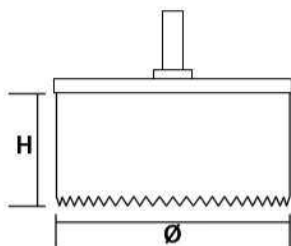

**HARTOWANE
HARDENED**

**DREWNO
WOOD**

PLASTIC

**MIEDŹ
COPPER**

Ref.	Ø [mm]	H			EAN
57H957	28, 35, 50, 68, 75	30	5	6/36	5902062579577